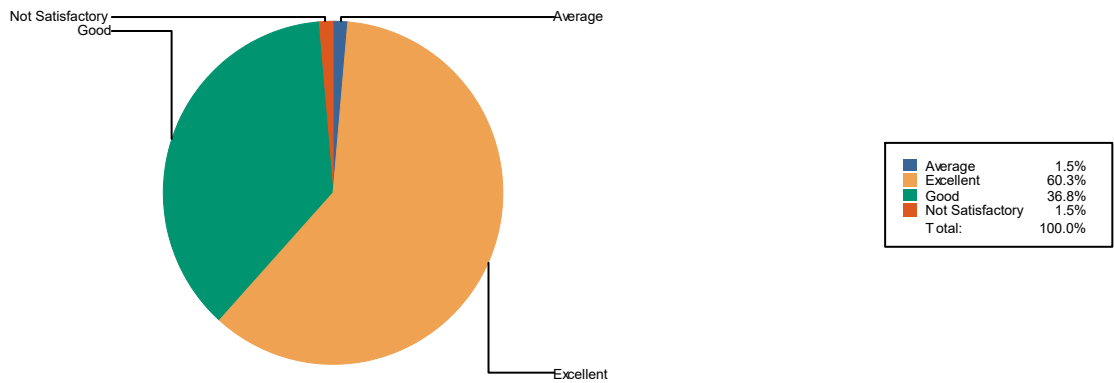

2 Completion of the Syllabus

Average	10.3%
Excellent	41.2%
Good	47.1%
Not Satisfactory	1.5%
Total:	100.0%

Average	7
Excellent	28
Good	32
Noti Satisfactorv	1
Total :	68

3 Cultural Events

Average	5
Excellent	26
Good	37
Total :	68

4 Drinking Water & Washroom Facilities

Average	1
Excellent	41
Good	25
Noti Satisfactory	1
Total :	68

5 Faculty's interaction with students

Average	8.8%
Excellent	35.3%
Good	54.4%
Not Satisfactory	1.5%
Total:	100.0%