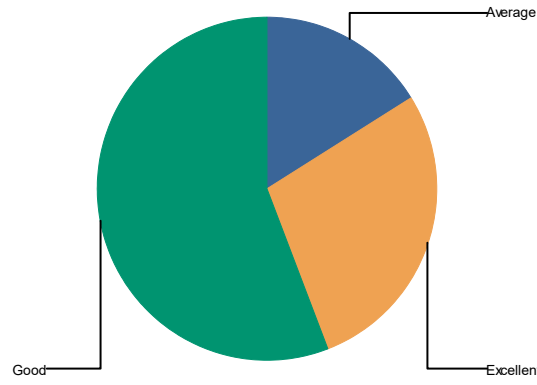

9 Non-teaching Members Supporti

Average	16.2%
Excellent	27.9%
Good	55.9%
Total:	100.0%

Average	11
Excellent	19
Good	38
Total :	68