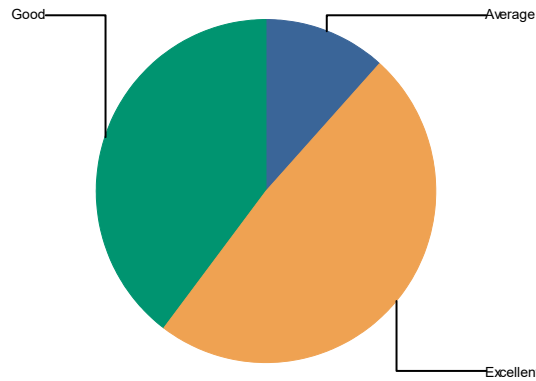

KHATRA ADIBASI MAHAVIDYALAYA

KHATRA, BANKURA, PIN-722140

STUDENTS' FEEDBACK: 2023-2024

1 Classroom availability

Average	11.8%
Excellent	48.5%
Good	39.7%
Total:	100.0%

Average	8
Excellent	33
Good	27
Total :	68

2 Completion of the Syllabus

Average	10.3%
Excellent	41.2%
Good	47.1%
Not Satisfactory	1.5%
Total:	100.0%

Average	7
Excellent	28
Good	32
Noti Satisfactorv	1
Total :	68

3 Cultural Events

Average	5
Excellent	26
Good	37
Total :	68