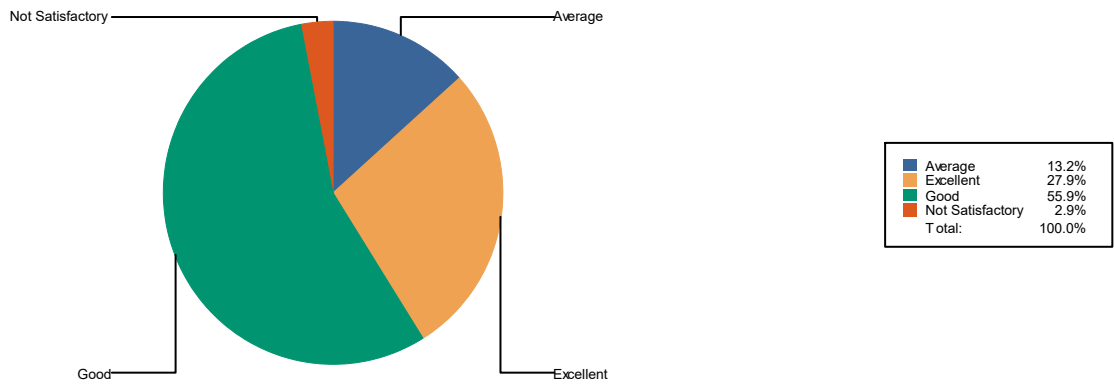

Average	11.8%
Excellent	36.8%
Good	51.5%
Total:	100.0%

Average	8
Excellent	25
Good	35
Total :	68

11 Regularity & punctuality of faculty members

Average	2
Excellent	22
Good	44
Total :	68

12 Resources available in the Library

Average	9
Excellent	19
Good	38
Noti Satisfactory	2
Total :	68