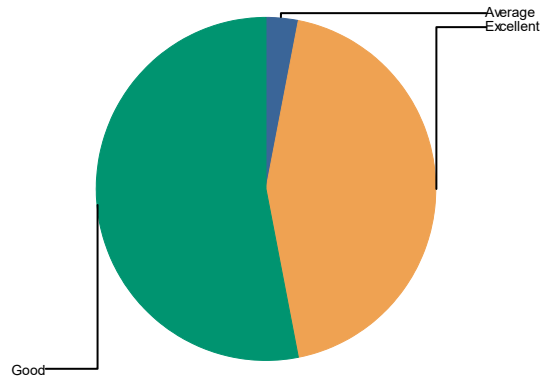

2 Completion of the Syllabus

Average	10.3%
Excellent	41.2%
Good	47.1%
Not Satisfactory	1.5%
Total:	100.0%

Average	7
Excellent	28
Good	32
Noti Satisfactorv	1
Total :	68

3 Cultural Events

Average	5
Excellent	26
Good	37
Total :	68

4 Drinking Water & Washroom Facilities

Average	1
Excellent	41
Good	25
Noti Satisfactory	1
Total :	68

5 Faculty's interaction with students

Average	8.8%
Excellent	35.3%
Good	54.4%
Not Satisfactory	1.5%
Total:	100.0%

Average	6
Excellent	24
Good	37
Noti Satisfactorv	1
Total :	68

6 Faculty's knowledge & resource about the subject

Average	2.9%
Excellent	44.1%
Good	52.9%
Total:	100.0%

Average	2
Excellent	30
Good	36
Total :	68