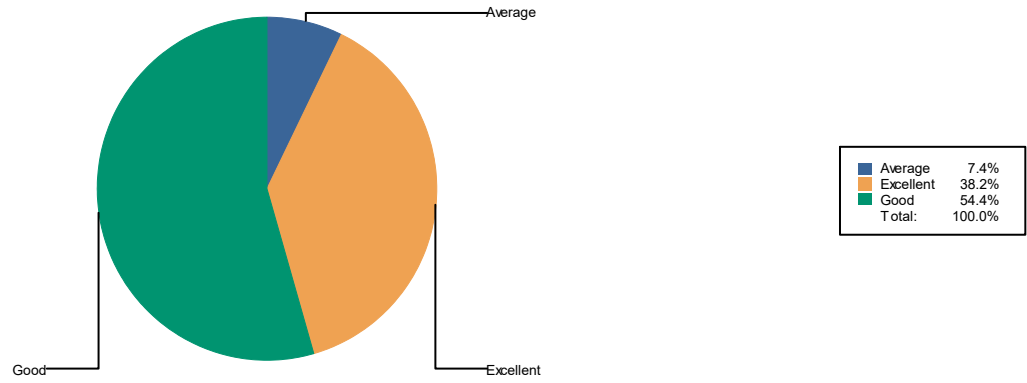

2 Completion of the Syllabus

Average	10.3%
Excellent	41.2%
Good	47.1%
Not Satisfactory	1.5%
Total:	100.0%

Average	7
Excellent	28
Good	32
Noti Satisfactorv	1
Total :	68

3 Cultural Events

Average	5
Excellent	26
Good	37
Total :	68