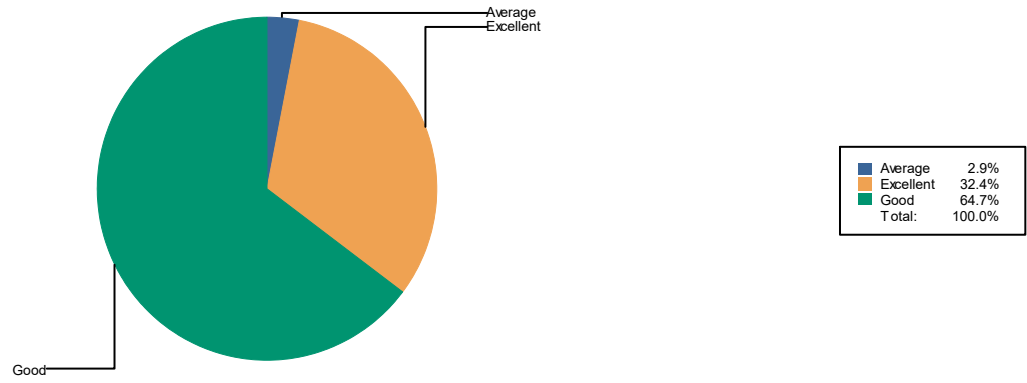

Average	11.8%
Excellent	36.8%
Good	51.5%
Total:	100.0%

Average	8
Excellent	25
Good	35
Total :	68

11 Regularity & punctuality of faculty members

Average	2
Excellent	22
Good	44
Total :	68

12 Resources available in the Library