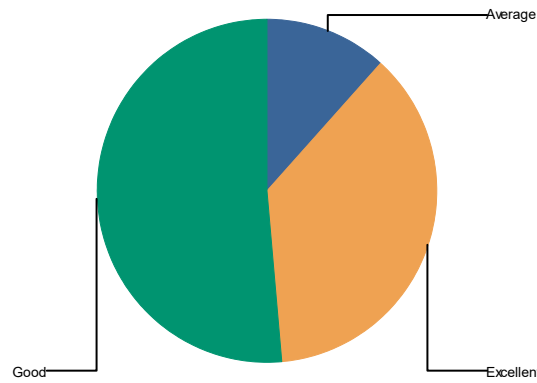

Average	21
Excellent	11
Good	34
Noti Satisfactorv	2
Total :	68

9 Non-teaching Members Supporti

Average	16.2%
Excellent	27.9%
Good	55.9%
Total:	100.0%

Average	11
Excellent	19
Good	38
Total :	68

10 Playground & Sportis