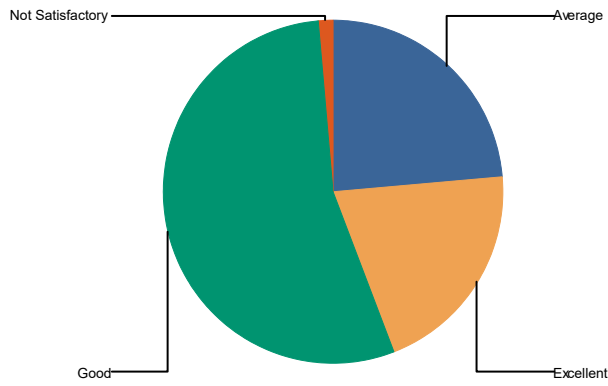

7 Faculty's use of ICT & Multimedia

Average	23.5%
Excellent	20.6%
Good	54.4%
Not Satisfactory	1.5%
Total:	100.0%

Average	16
Excellent	14
Good	37
Noti Satisfactorv	1
Total :	68