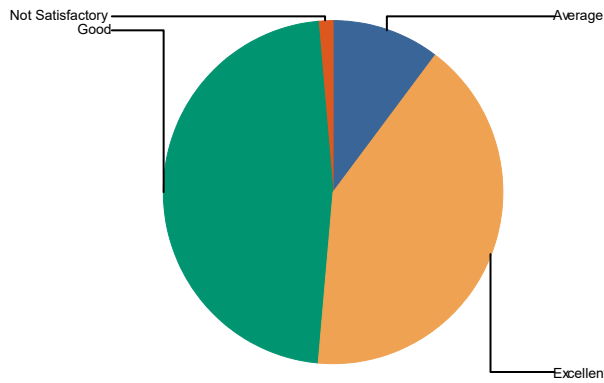

2 Completion of the Syllabus

Average	10.3%
Excellent	41.2%
Good	47.1%
Not Satisfactory	1.5%
Total:	100.0%

Average	7
Excellent	28
Good	32
Noti Satisfactorv	1
Total :	68

3 Cultural Events

Average	5
Excellent	26
Good	37
Total :	68