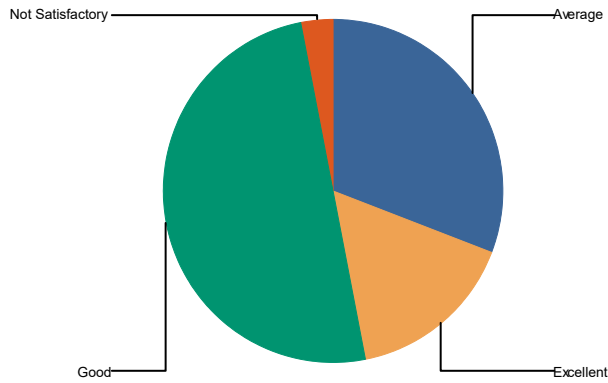

8 Lab facilities

Average	30.9%
Excellent	16.2%
Good	50.0%
Not Satisfactory	2.9%
Total:	100.0%

Average	21
Excellent	11
Good	34
Noti Satisfactorv	2
Total :	68