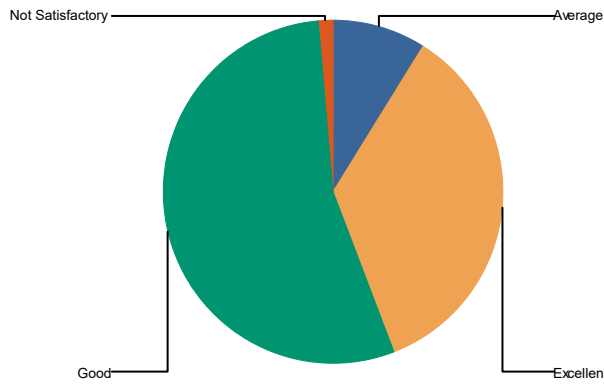

2 Completion of the Syllabus

Average	10.3%
Excellent	41.2%
Good	47.1%
Not Satisfactory	1.5%
Total:	100.0%

Average	7
Excellent	28
Good	32
Noti Satisfactorv	1
Total :	68

3 Cultural Events

Average	5
Excellent	26
Good	37
Total :	68

4 Drinking Water & Washroom Facilities

Average	1
Excellent	41
Good	25
Noti Satisfactory	1
Total :	68

5 Faculty's interaction with students

Average	8.8%
Excellent	35.3%
Good	54.4%
Not Satisfactory	1.5%
Total:	100.0%